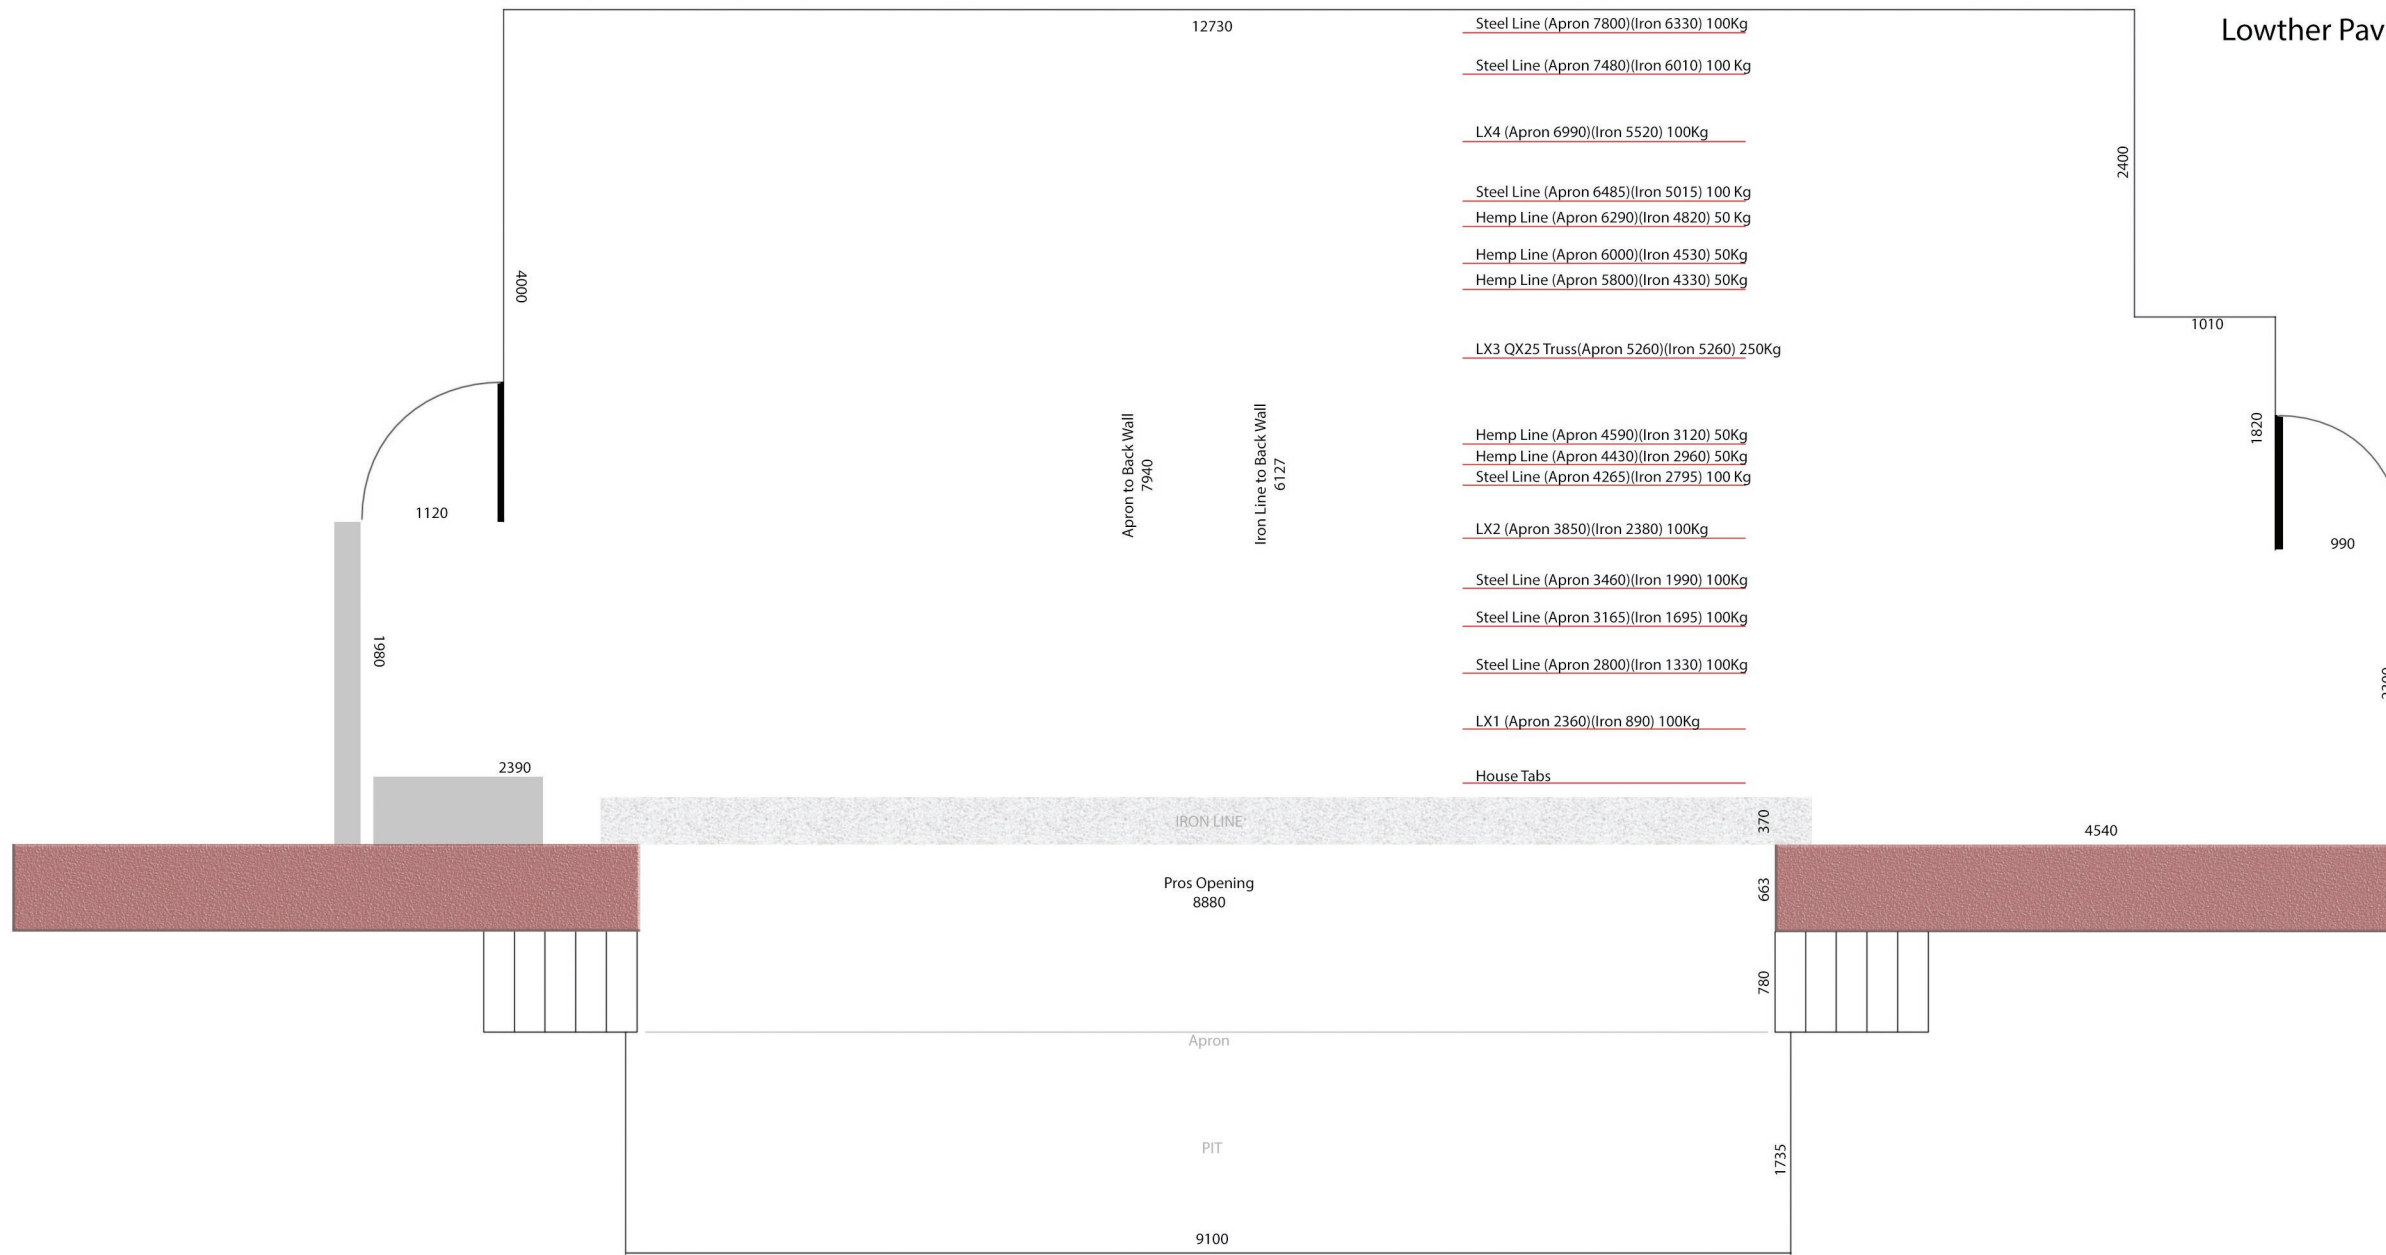

Lowther Pavilion Stage

RSJ Trim Downstage 5130

RSJ Trim Upstage: 5300

Bar Trim Height: 4700
 Max Cloth Height : 4600
 Max Cloth Width : 10000

Rake = 2 Degrees (1:30)

All Measurements are in millimeters.